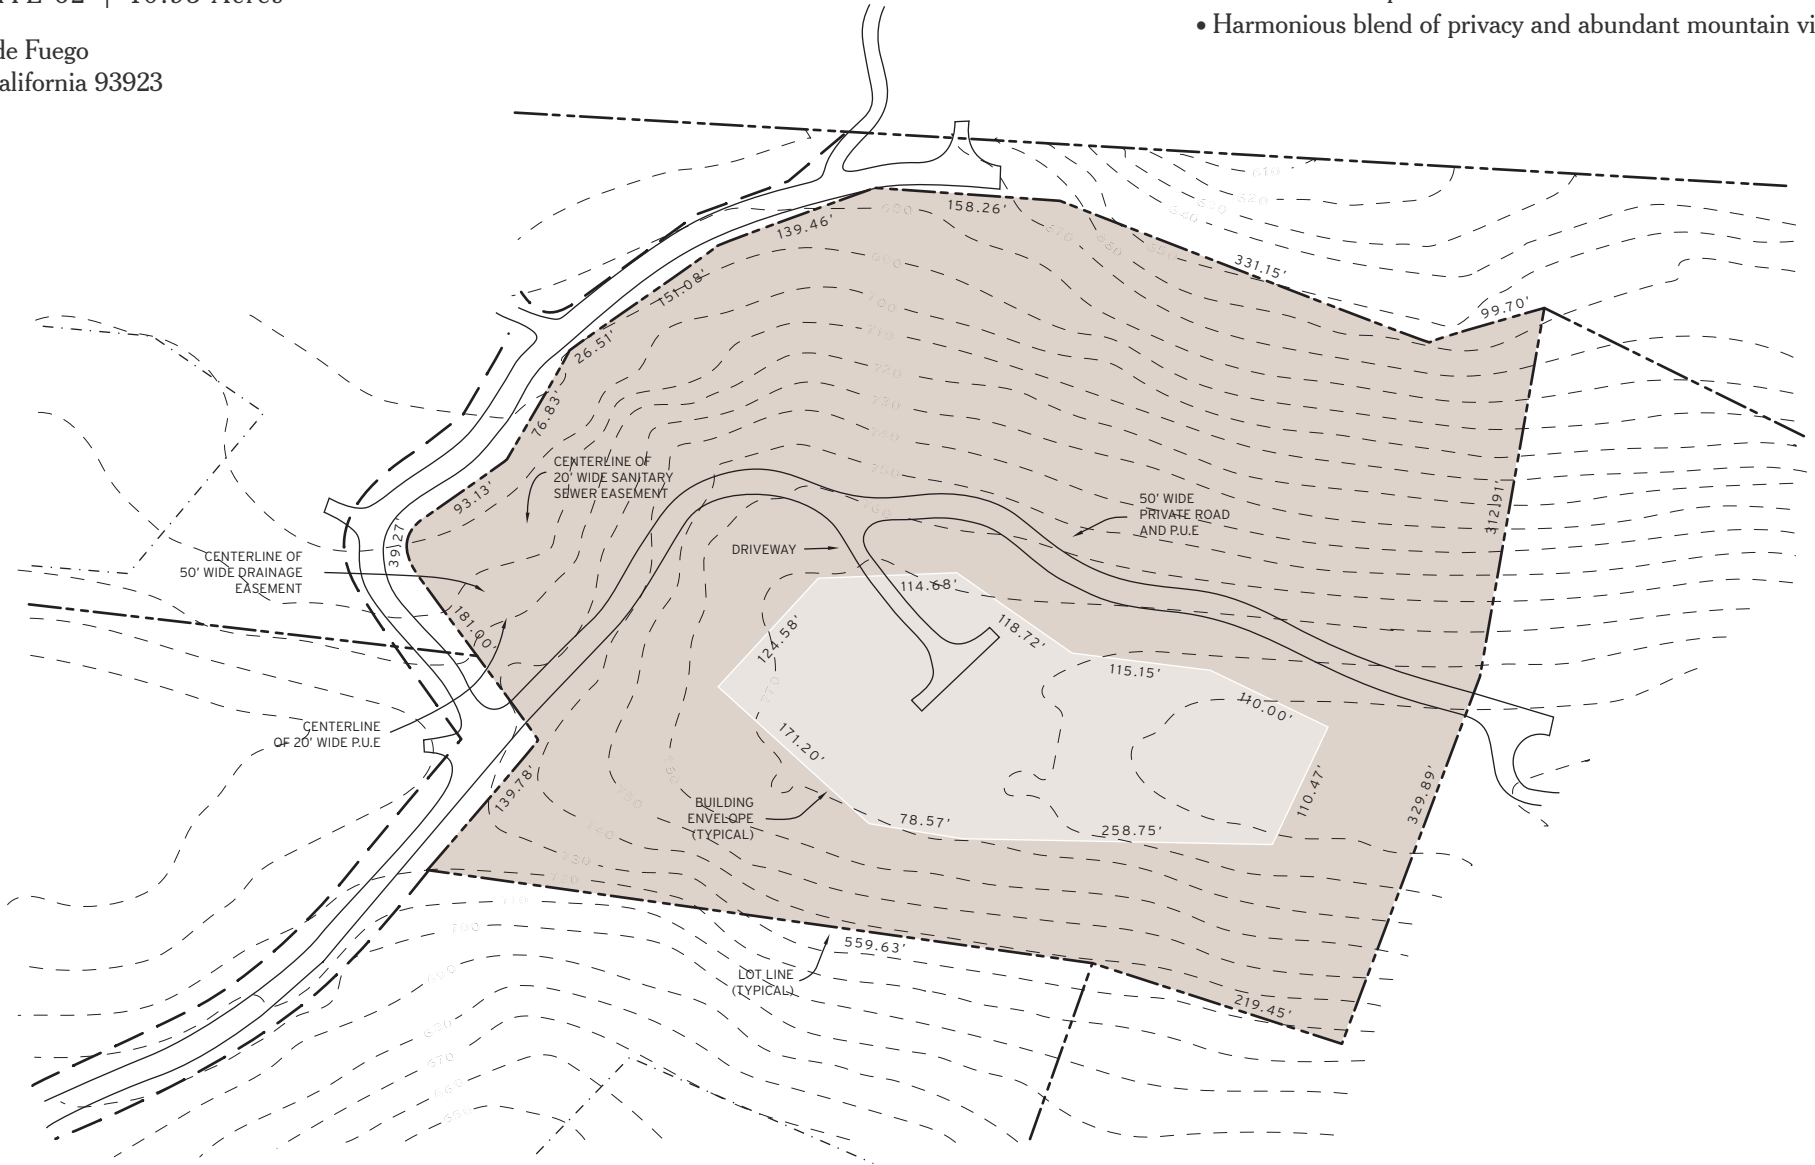

THE CIELO

HOMESITE 62 | 10.93 Acres

88 Linea de Fuego
Carmel, California 93923

- 10.93 Acre Homesite
- 1.75 Acre Building Envelope
- Excellent sun exposure from sunrise to sunset
- Harmonious blend of privacy and abundant mountain views