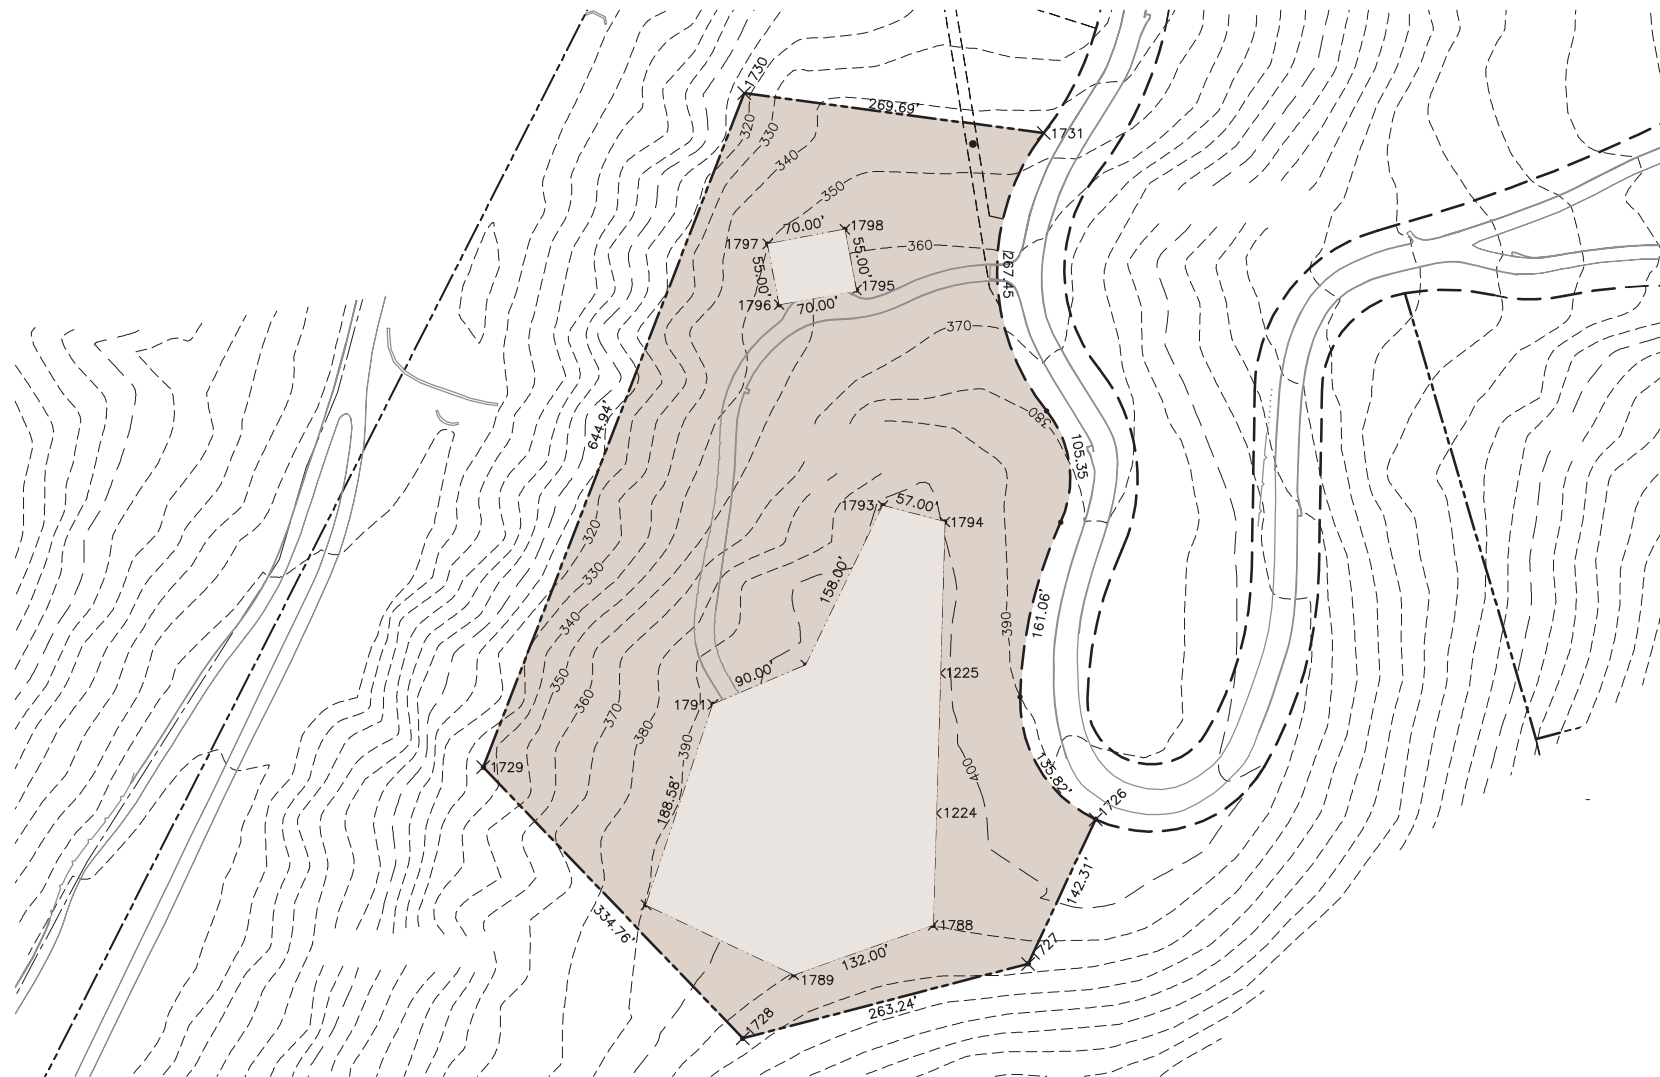

# THE FOREST

HOMESITE 38 | 71 Acres

20 Tehàma  
Carmel, California 93923

- 7 Acre Homesite
- 1.56 Acre Building Envelope
- One of Tehàma's most private homesites set amid a stand of ancient oaks

Building Envelope Lot Area

Buyer should review the public report issued by the Department of Real Estate, and all offering documents before signing anything. All images contained herein may not be to scale and all figures and dimensions may be subject to change, and are not intended to be relied upon for, nor form part of, any contract unless specifically incorporated in writing into the contract. Buyer note the following: Tehàma Golf Club membership is by invitation only and is not included in the purchase of property in Tehàma. Any membership in the equestrian center currently under construction in Tehàma is also not included in the purchase of property in Tehàma. A Tehàma Social Fitness Membership is offered to all lot purchasers in Tehàma, subject to dues, fees, and applicable rules and regulations. The Tehàma Golf Course, Clubhouse, and Fitness Center are privately owned facilities, which are subject to use by others who may not be lot owners. Purchasers of a Tehàma property will not acquire a proprietary interest in the Tehàma Golf Course, Clubhouse, or Fitness Center, which facilities are all subject to membership dues, fees, rules and regulations. Use of the Tehàma Golf Course, Clubhouse, and Social Fitness Center is at the pleasure of the owner of the facilities.

TEHÀMA  
CARMEL

COMPASS